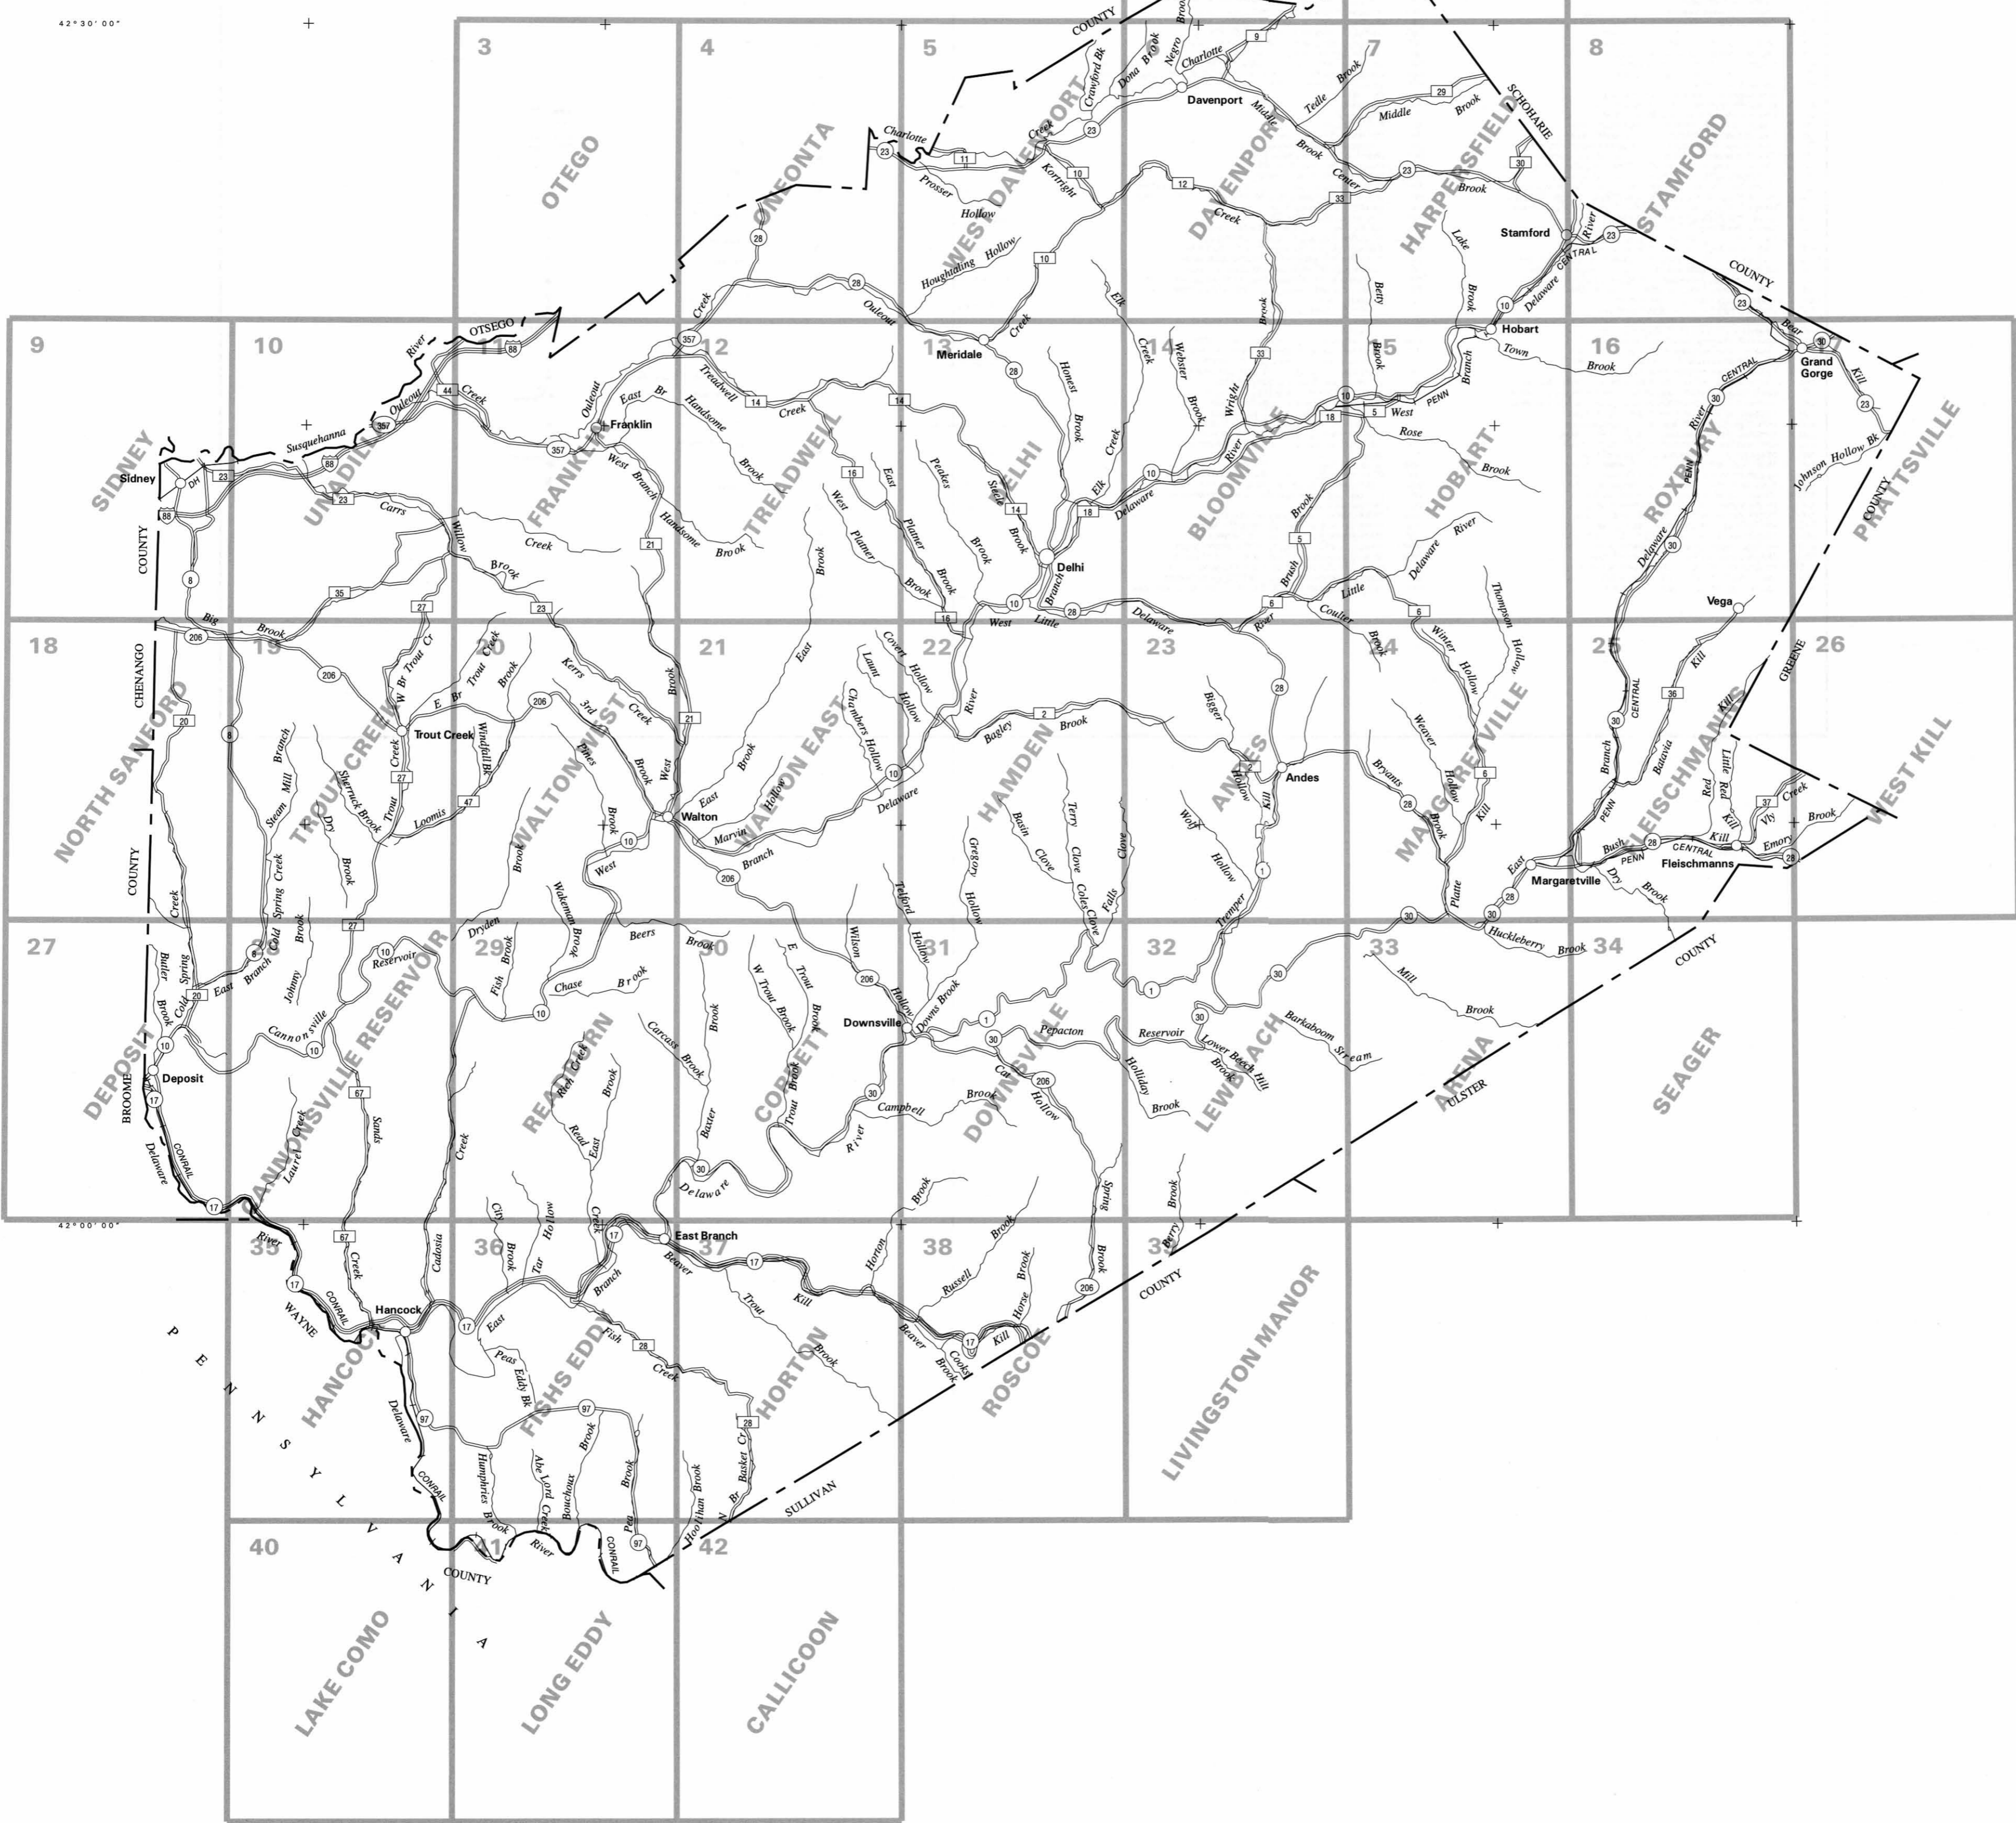

75° 20' 00" 74° 30' 00"

42° 30' 00"

42° 00' 00"

INDEX TO MAP SHEETS
DELAWARE COUNTY, NEW YORK